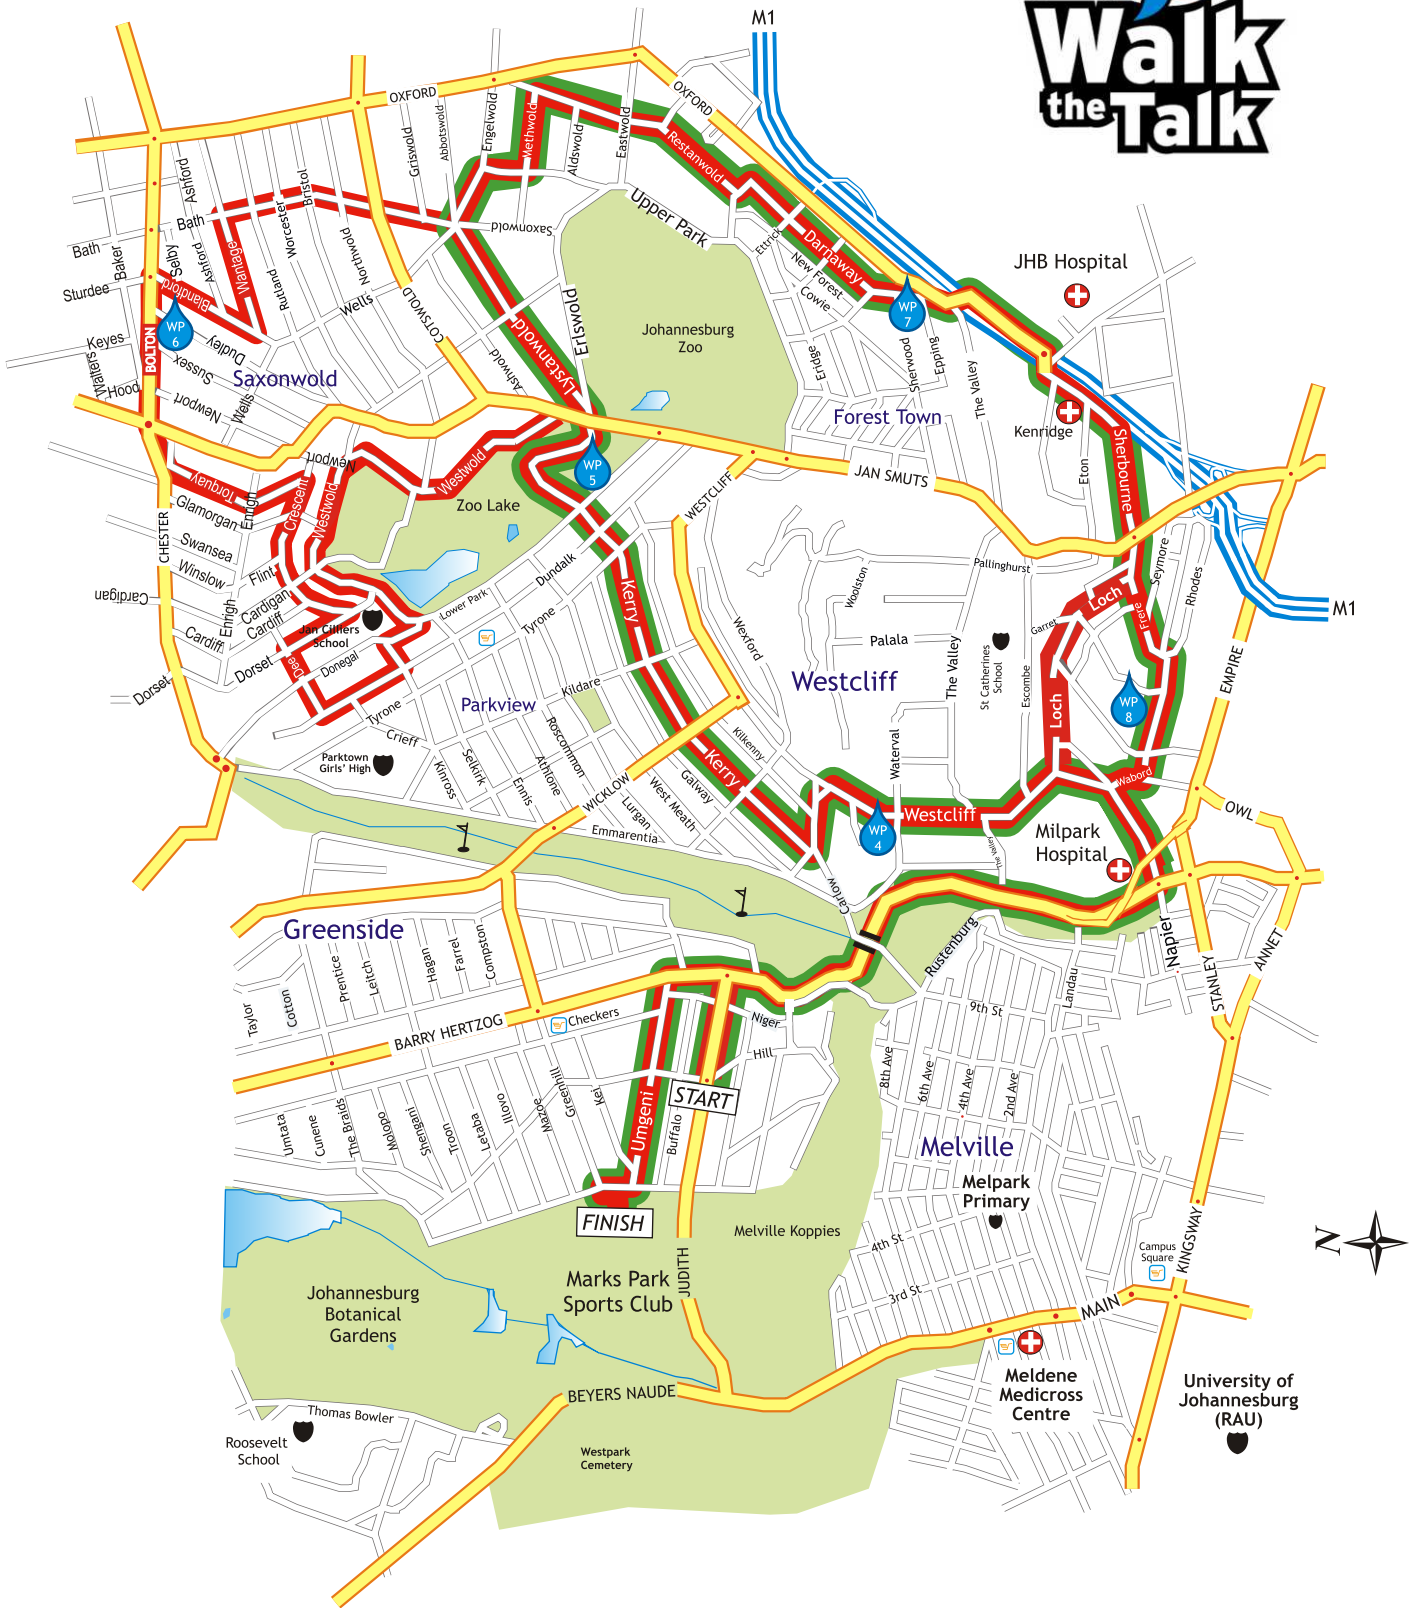

15km and 30km Route Map

30KM ROUTE
15KM ROUTE

	HOSPITAL		MAIN ROAD
	SHOPPING CENTRE		15KM WATER POINT
	SCHOOL		ROAD
	GOLF COURSE		